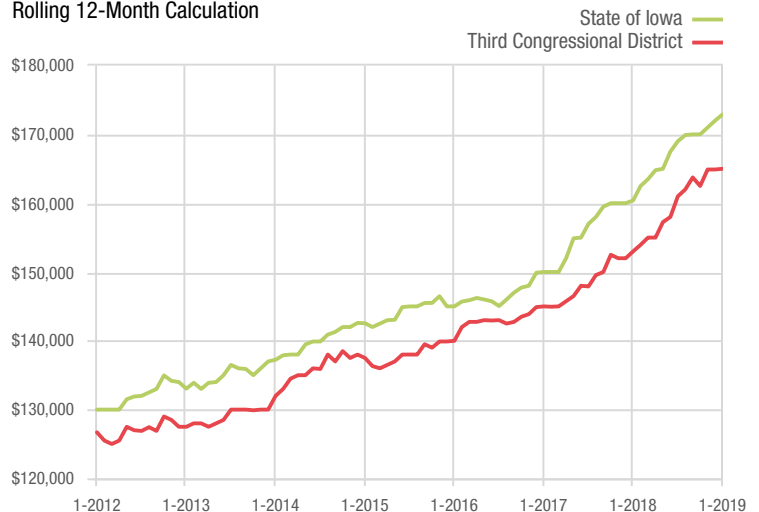

Single-Family Detached	January			Year to Date		
	2018	2019	% Change	Thru 1-2018	Thru 1-2019	% Change
New Listings	989	1,016	+ 2.7%	989	1,016	+ 2.7%
Pending Sales	636	664	+ 4.4%	636	664	+ 4.4%
Closed Sales	629	604	- 4.0%	629	604	- 4.0%
Days on Market Until Sale	100	67	- 33.0%	100	67	- 33.0%
Median Sales Price*	\$187,900	\$205,000	+ 9.1%	\$187,900	\$205,000	+ 9.1%
Average Sales Price*	\$208,966	\$229,153	+ 9.7%	\$208,966	\$229,153	+ 9.7%
Percent of List Price Received*	97.7%	97.6%	- 0.1%	97.7%	97.6%	- 0.1%
Inventory of Homes for Sale	3,775	3,854	+ 2.1%	—	—	—
Months Supply of Inventory	3.6	3.7	+ 2.8%	—	—	—

* Does not account for seller concessions; % Change may be extreme due to small sample size.

Median Sales Price - Single-Family Detached

Rolling 12-Month Calculation

Median Sales Price - Townhouse-Condo

Rolling 12-Month Calculation

A rolling 12-month calculation represents the current month and the 11 months prior in a single data point. If no activity occurred during a month, the line extends to the next available data point.

Current as of February 15, 2019. All data from the multiple listing services in the state of Iowa. | Report © 2019 ShowingTime.