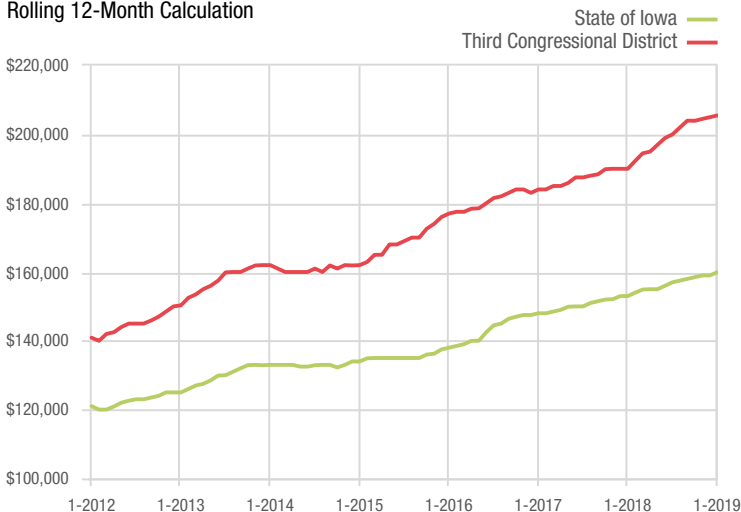

Single-Family Detached	January			Year to Date		
	2018	2019	% Change	Thru 1-2018	Thru 1-2019	% Change
New Listings	989	1,016	+ 2.7%	989	1,016	+ 2.7%
Pending Sales	636	664	+ 4.4%	636	664	+ 4.4%
Closed Sales	629	604	- 4.0%	629	604	- 4.0%
Days on Market Until Sale	100	67	- 33.0%	100	67	- 33.0%
Median Sales Price*	$187,900	$205,000	+ 9.1%	$187,900	$205,000	+ 9.1%
Average Sales Price*	$208,966	$229,153	+ 9.7%	$208,966	$229,153	+ 9.7%
Percent of List Price Received*	97.7%	97.6%	- 0.1%	97.7%	97.6%	- 0.1%
Inventory of Homes for Sale	3,775	3,854	+ 2.1%	—	—	—
Months Supply of Inventory	3.6	3.7	+ 2.8%	—	—	—

Townhouse-Condo	January			Year to Date		
	2018	2019	% Change	Thru 1-2018	Thru 1-2019	% Change
New Listings	185	184	- 0.5%	185	184	- 0.5%
Pending Sales	115	97	- 15.7%	115	97	- 15.7%
Closed Sales	115	84	- 27.0%	115	84	- 27.0%
Days on Market Until Sale	88	69	- 21.6%	88	69	- 21.6%
Median Sales Price*	$158,250	$174,550	+ 10.3%	$158,250	$174,550	+ 10.3%
Average Sales Price*	$189,861	$190,527	+ 0.4%	$189,861	$190,527	+ 0.4%
Percent of List Price Received*	98.7%	98.9%	+ 0.2%	98.7%	98.9%	+ 0.2%
Inventory of Homes for Sale	752	731	- 2.8%	—	—	—
Months Supply of Inventory	4.1	4.1	0.0%	—	—	—

* Does not account for seller concessions; % Change may be extreme due to small sample size.

Median Sales Price - Single-Family Detached

Rolling 12-Month Calculation